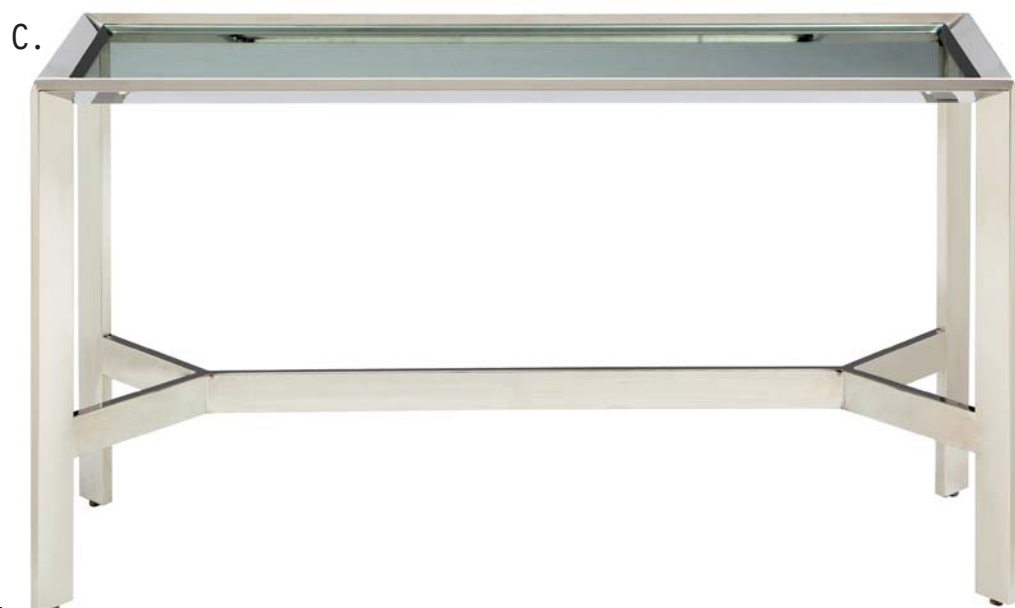

- A.** DENISE COCKTAIL TABLE
MODEL: ACD-2101-015-SS
DIMS: 44"L x 44"W x 19"H
- B.** DENISE END TABLE
MODEL: ACD-2101-02-SS
DIMS: 24"L x 24"W x 24"H
- C.** DENISE CONSOLE
MODEL: ACD-2101-03-SS
DIMS: 54"L x 18"W x 30"H

FINISHES:

CLEAR GLASS TOP

POLISHED STAINLESS STEEL BASE

ANTIGUA END TABLE
MODEL: ACD-20909-02
DIMS: 18"DIAM x 20"H

FINISH:

POLISHED CAST ALUMINUM