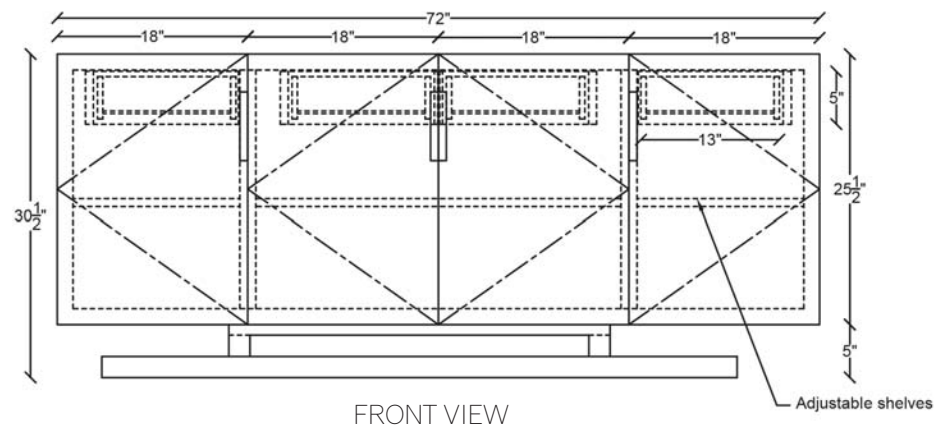

A. SEBRING COCKTAIL TABLE
MODEL: ACD-30505-01-BL
DIMS: 60"L x 36"W x 17"H

B. SEBRING END TABLE
MODEL: ACD-30505-02-BL
DIMS: 26"L x 26"W x 23"H

C. SEBRING OCCASIONAL
MODEL: ACD-30505-025-BL
DIMS: 24"L x 24"W x 18"H

D. SEBRING CONSOLE
MODEL: ACD-30505-03-BL
DIMS: 52"L x 16"W x 29"H

E. SEBRING DINING TABLE
MODEL: ACD-30505-04-BL
DIMS: 48"L x 48"W x 29-1/2"H

FINISHES:

CLEAR GLASS
TOP (DINING)

BLACK ON OAK

BRUSHED
STAINLESS
STEEL ACCENTS

A. SEBRING BUFFET
 MODEL: ACD-30505-30-BL
 DIMS: 72"L x 22"W x 30-1/2"H

FINISHES:

BLACK ON OAK

BRUSHED STAINLESS STEEL ACCENTS

A. OMEGA END TABLE
 MODEL: ACD-30802-02
 DIMS: 23-1/2"DIAM x 23-1/2"H

B. OMEGA COCKTAIL TABLE
 MODEL: ACD-30802-011
 DIMS: 47"L x 23-1/2"W x 18"H